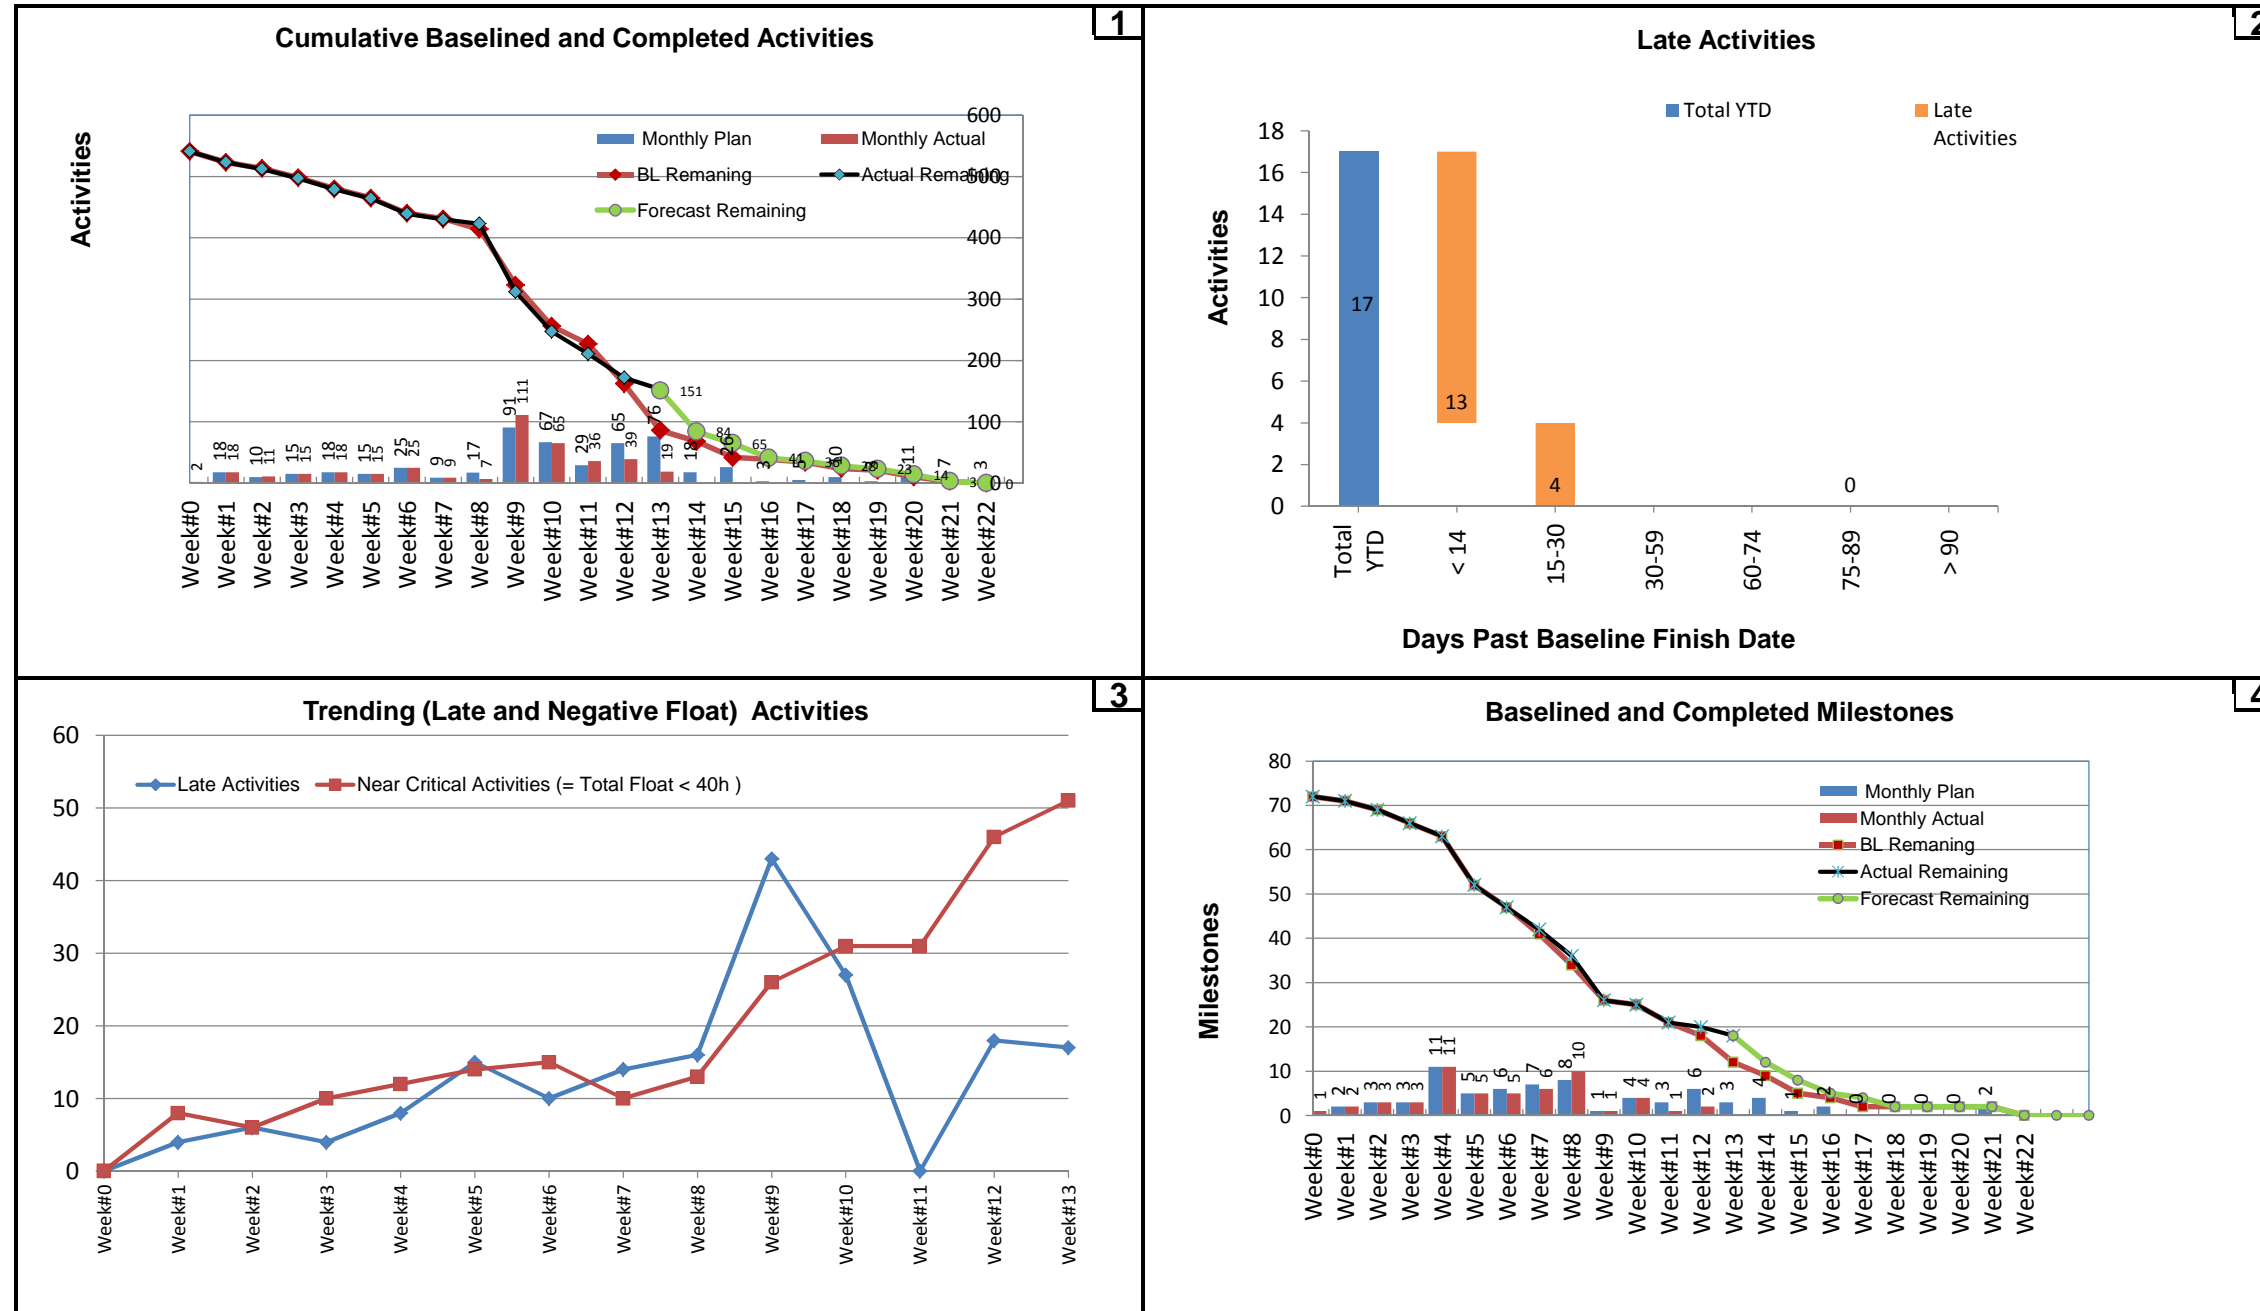

Project/Program	
Platform	
Project Manager	
Scheduler	
Data Date	
Date Published	

Project Schedule Metrics

Sample # 4 Block

Plan for the Week Starting Week#13 398
 Actual for the week Starting Week#13 381
 BEI for the Week 0.96